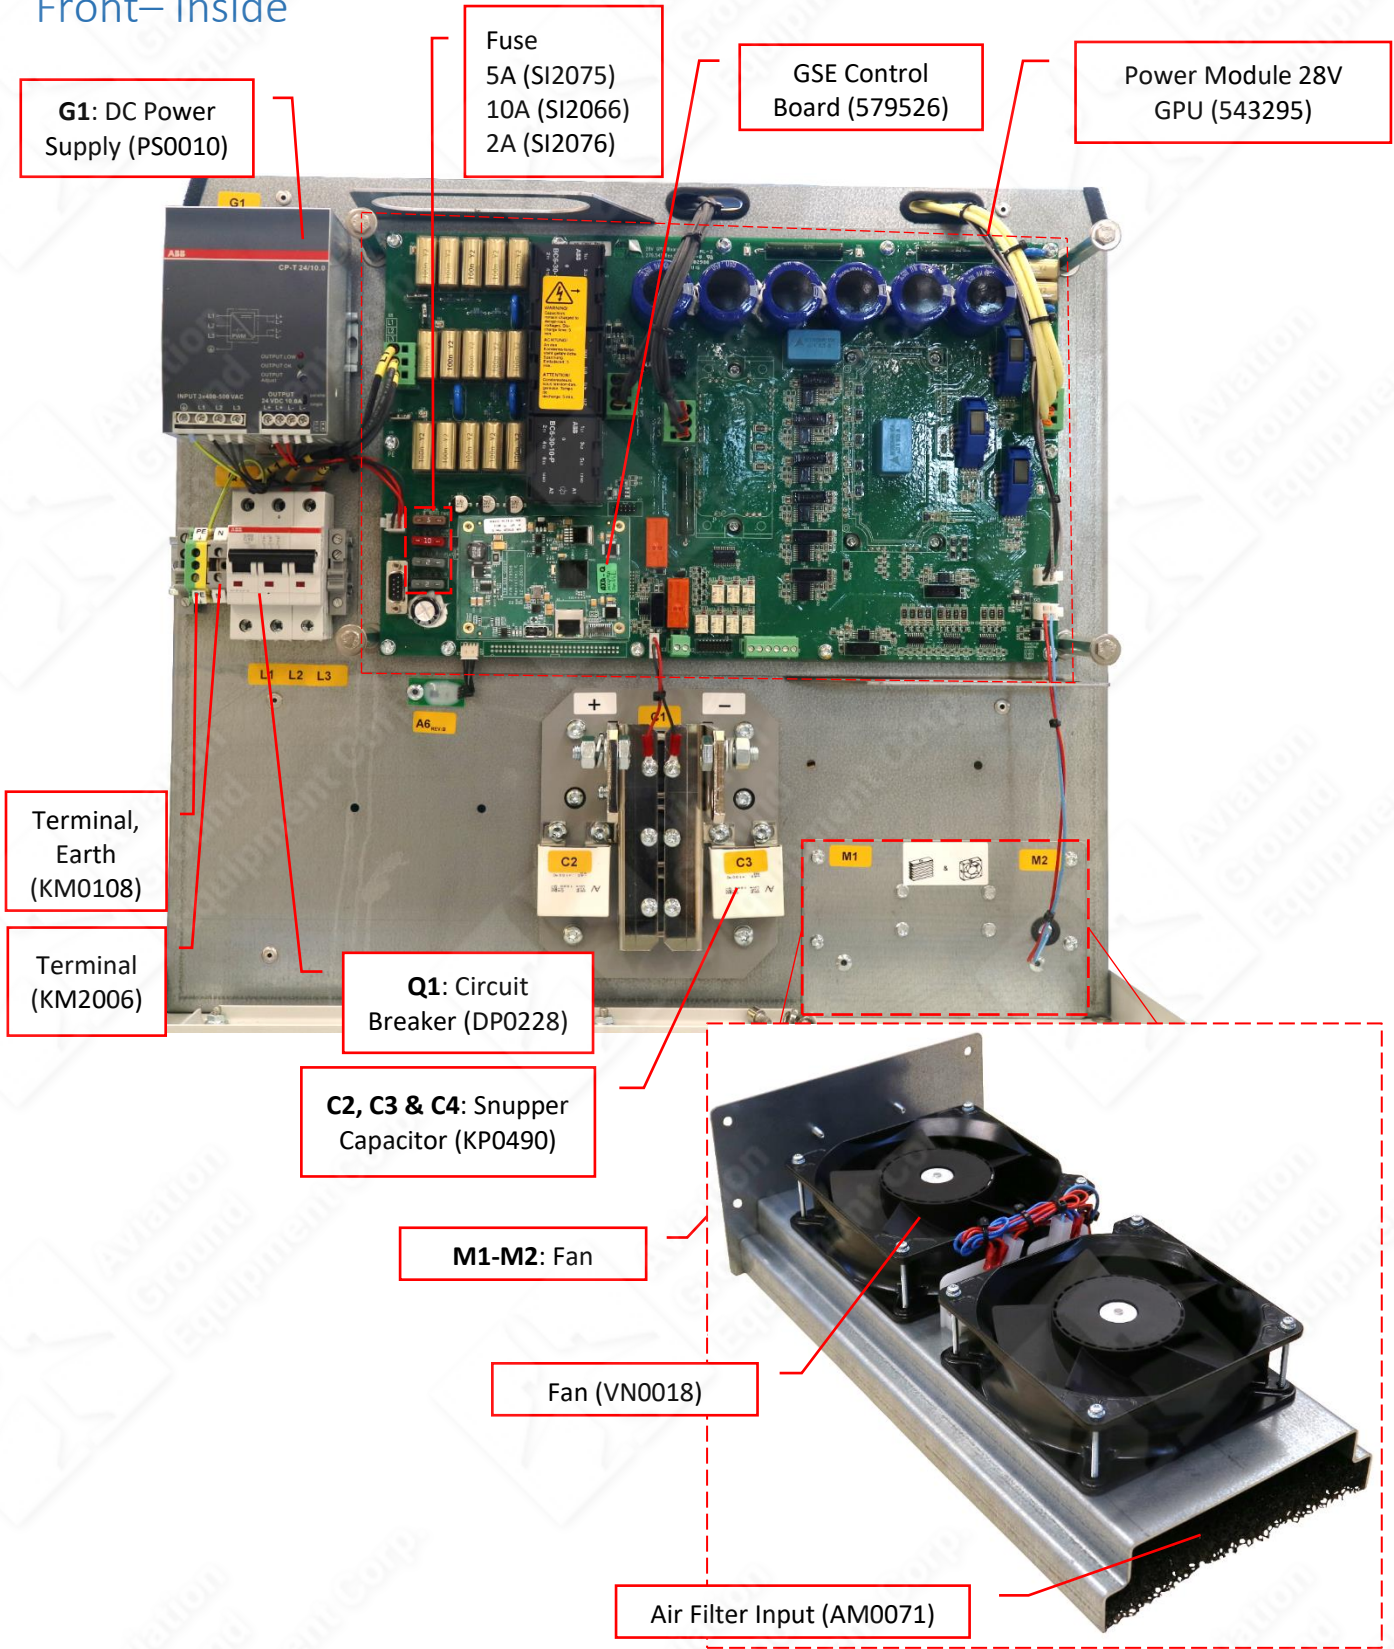

**Aviation
Ground
Equipment Corp.**

It's all about
connections

Illustrated Parts List

ITW GSE 1400

400 A & 600 A

28 VDC Ground Power Unit

324 South Service Road, Unit 104 Melville NY 11747
TEL (631) 815-5520 • FAX (631) 815-5526
E-mail: sales@aviationgroundequip.com
Web: www.aviationgroundequip.com

Front View

Top View

Front -Inside Door

Front- Inside

Option

Remote Control Box (543802)