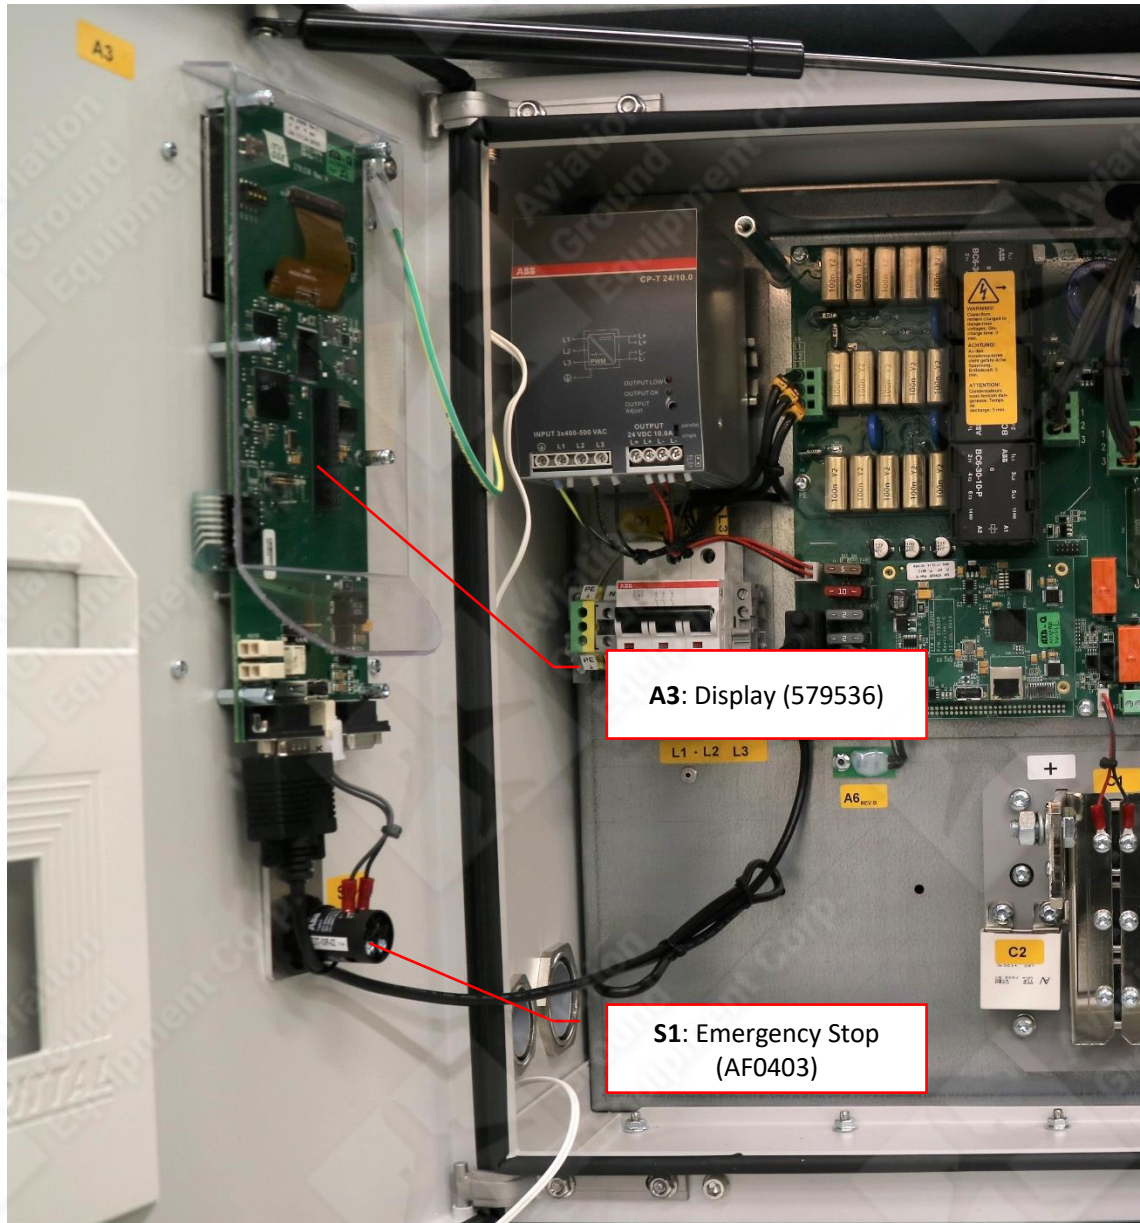

**Aviation
Ground
Equipment Corp.**

It's all about
connections

Illustrated Parts List

ITW GSE 1400

400 A & 600 A

28 VDC Ground Power Unit

324 South Service Road, Unit 104 Melville NY 11747
TEL (631) 815-5520 • FAX (631) 815-5526
E-mail: sales@aviationgroundequip.com
Web: www.aviationgroundequip.com

Front View

Top View

Front -Inside Door

Front- Inside

Option

Remote Control Box (543802)