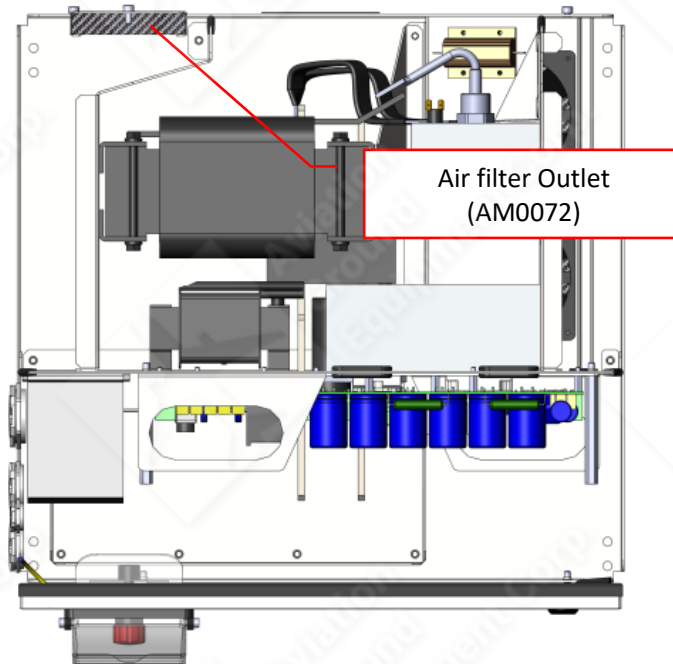

**Aviation
Ground
Equipment Corp.**

It's all about
connections

Illustrated Parts List

ITW GSE 1400

400 A & 600 A

28 VDC Ground Power Unit

324 South Service Road, Unit 104 Melville NY 11747
TEL (631) 815-5520 • FAX (631) 815-5526
E-mail: sales@aviationgroundequip.com
Web: www.aviationgroundequip.com

Front View

Top View

Front -Inside Door

Front- Inside

Option

Remote Control Box (543802)