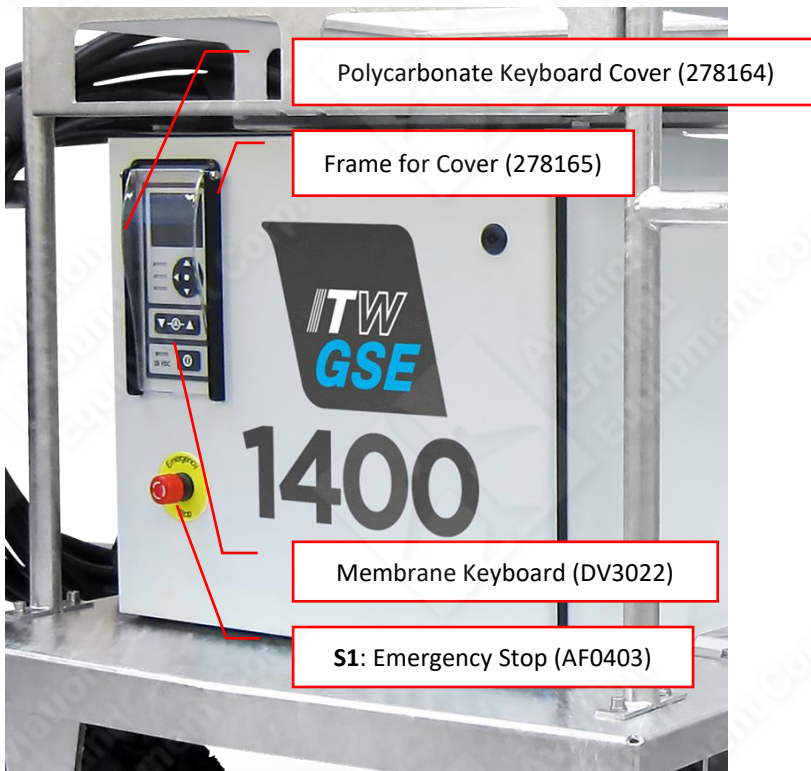

**Aviation
Ground
Equipment Corp.**

It's all about
connections

Illustrated Parts List

ITW GSE 1400

400 A & 600 A

28 VDC Ground Power Unit

324 South Service Road, Unit 104 Melville NY 11747
TEL (631) 815-5520 • FAX (631) 815-5526
E-mail: sales@aviationgroundequip.com
Web: www.aviationgroundequip.com

Front View

Top View

Front -Inside Door

Front- Inside

Option

Remote Control Box (543802)